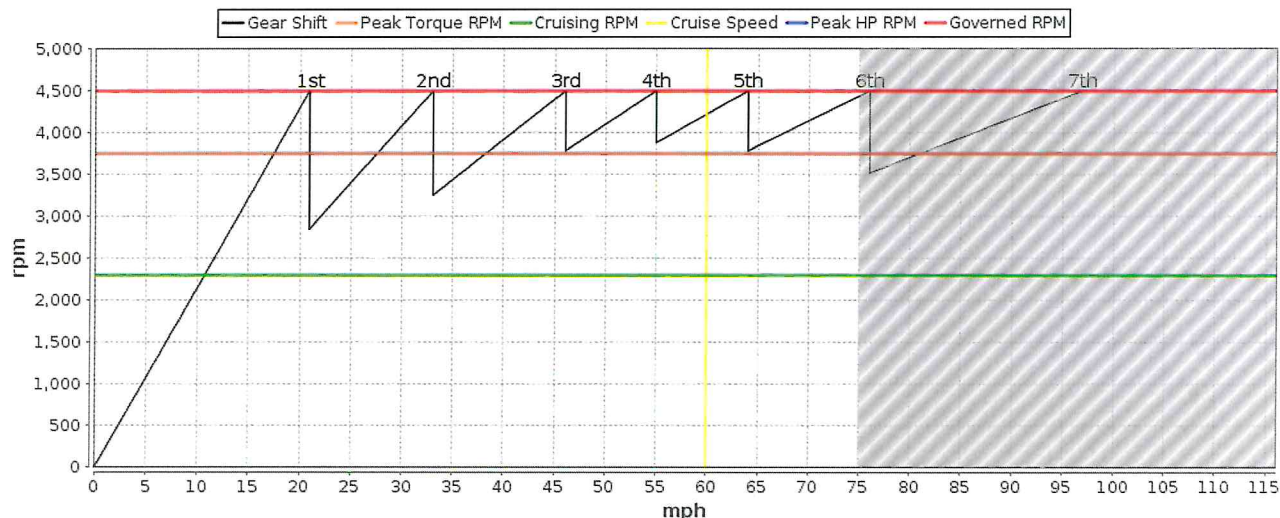

Vehicle Dimension and Performance Summary (cont'd)

Shift Chart

Shift Chart displays mathematical geared speed.

Diesel engines use Governed RPM for shift points.

Gas engines use Peak Torque RPM for shift points.