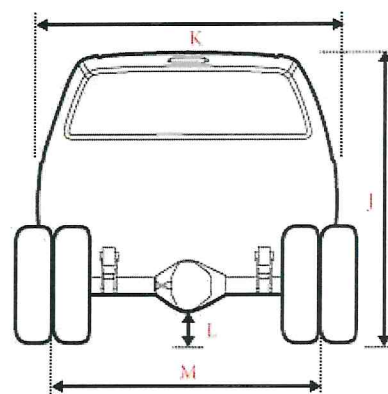

Prepared by: John Kabzinski
11/10/2022

Zeigler Ford of Elkhart | 2525 By-Pass Rd Elkhart Indiana | 465141519

2023 F-550 Chassis 4x4 SD Crew Cab 179" WB DRW Lariat (W5H)

Price Level: 315 | Quote ID: 11102255cc

Vehicle Dimension and Performance Summary

Performance predictions in this report represent an estimate of vehicle performance based on standard operating conditions. Variations in customer equipment, load configuration, ambient conditions, and/or operator driving techniques can cause significant variations in vehicle performance. These values are not representative of results that may be shown in actual dynamometer tests. This report should therefore be used as a guide for comparative vehicle performance.

Dimensions

A	Front of Bumper to Front Axle	38.30 in.
B	Front Bumper to Back of Cab (BBC)	158.10 in.
C	Wheelbase (WB)	179.00 in.
D	Overall Length (OAL)	265.20 in.
E	Back of Cab to Rear Axle (CA)	60.00 in.
F	Back of Cab to End of Frame	107.20 in.
G	Rear Axle to End of Frame (AF)	47.20 in.
H	Frame Section Height	N/A
I	Rear Frame Height Unloaded	34.30 in.
I	Rear Frame Height Loaded	28.60 in.
J	Cab Height	81.80 in.
K	Body Width	80.00 in.
L	Maximum Ground Clearance	N/A
L	Minimum Ground Clearance	8.20 in.
M	Front Tread	74.80 in.
M	Rear Tread	74.00 in.

Prices and content availability as shown are subject to change and should be treated as estimates only. Actual base vehicle, package and option pricing may vary from this estimate because of special local pricing, availability or pricing adjustments not reflected in the dealer's computer system. See salesperson for the most current information.