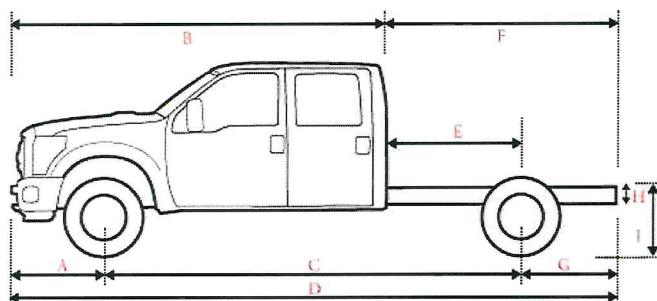

Prepared by: John Kabzinski
11/10/2022

Zeigler Ford of Elkhart | 2525 By-Pass Rd Elkhart Indiana | 465141519

2023 F-550 Chassis 4x4 SD Crew Cab 179" WB DRW Lariat (W5H)

Price Level: 315 | Quote ID: 11102255cc

Vehicle Dimension and Performance Summary

Performance predictions in this report represent an estimate of vehicle performance based on standard operating conditions. Variations in customer equipment, load configuration, ambient conditions, and/or operator driving techniques can cause significant variations in vehicle performance. These values are not representative of results that may be shown in actual dynamometer tests. This report should therefore be used as a guide for comparative vehicle performance.

Dimensions

A	Front of Bumper to Front Axle	38.30 in.
B	Front Bumper to Back of Cab (BBC)	158.10 in.
C	Wheelbase (WB)	179.00 in.
D	Overall Length (OAL)	265.20 in.
E	Back of Cab to Rear Axle (CA)	60.00 in.
F	Back of Cab to End of Frame	107.20 in.
G	Rear Axle to End of Frame (AF)	47.20 in.
H	Frame Section Height	N/A
I	Rear Frame Height Unloaded	34.30 in.
I	Rear Frame Height Loaded	28.60 in.
J	Cab Height	81.80 in.
K	Body Width	80.00 in.
L	Maximum Ground Clearance	N/A
L	Minimum Ground Clearance	8.20 in.
M	Front Tread	74.80 in.
M	Rear Tread	74.00 in.

Prices and content availability as shown are subject to change and should be treated as estimates only. Actual base vehicle, package and option pricing may vary from this estimate because of special local pricing, availability or pricing adjustments not reflected in the dealer's computer system. See salesperson for the most current information.